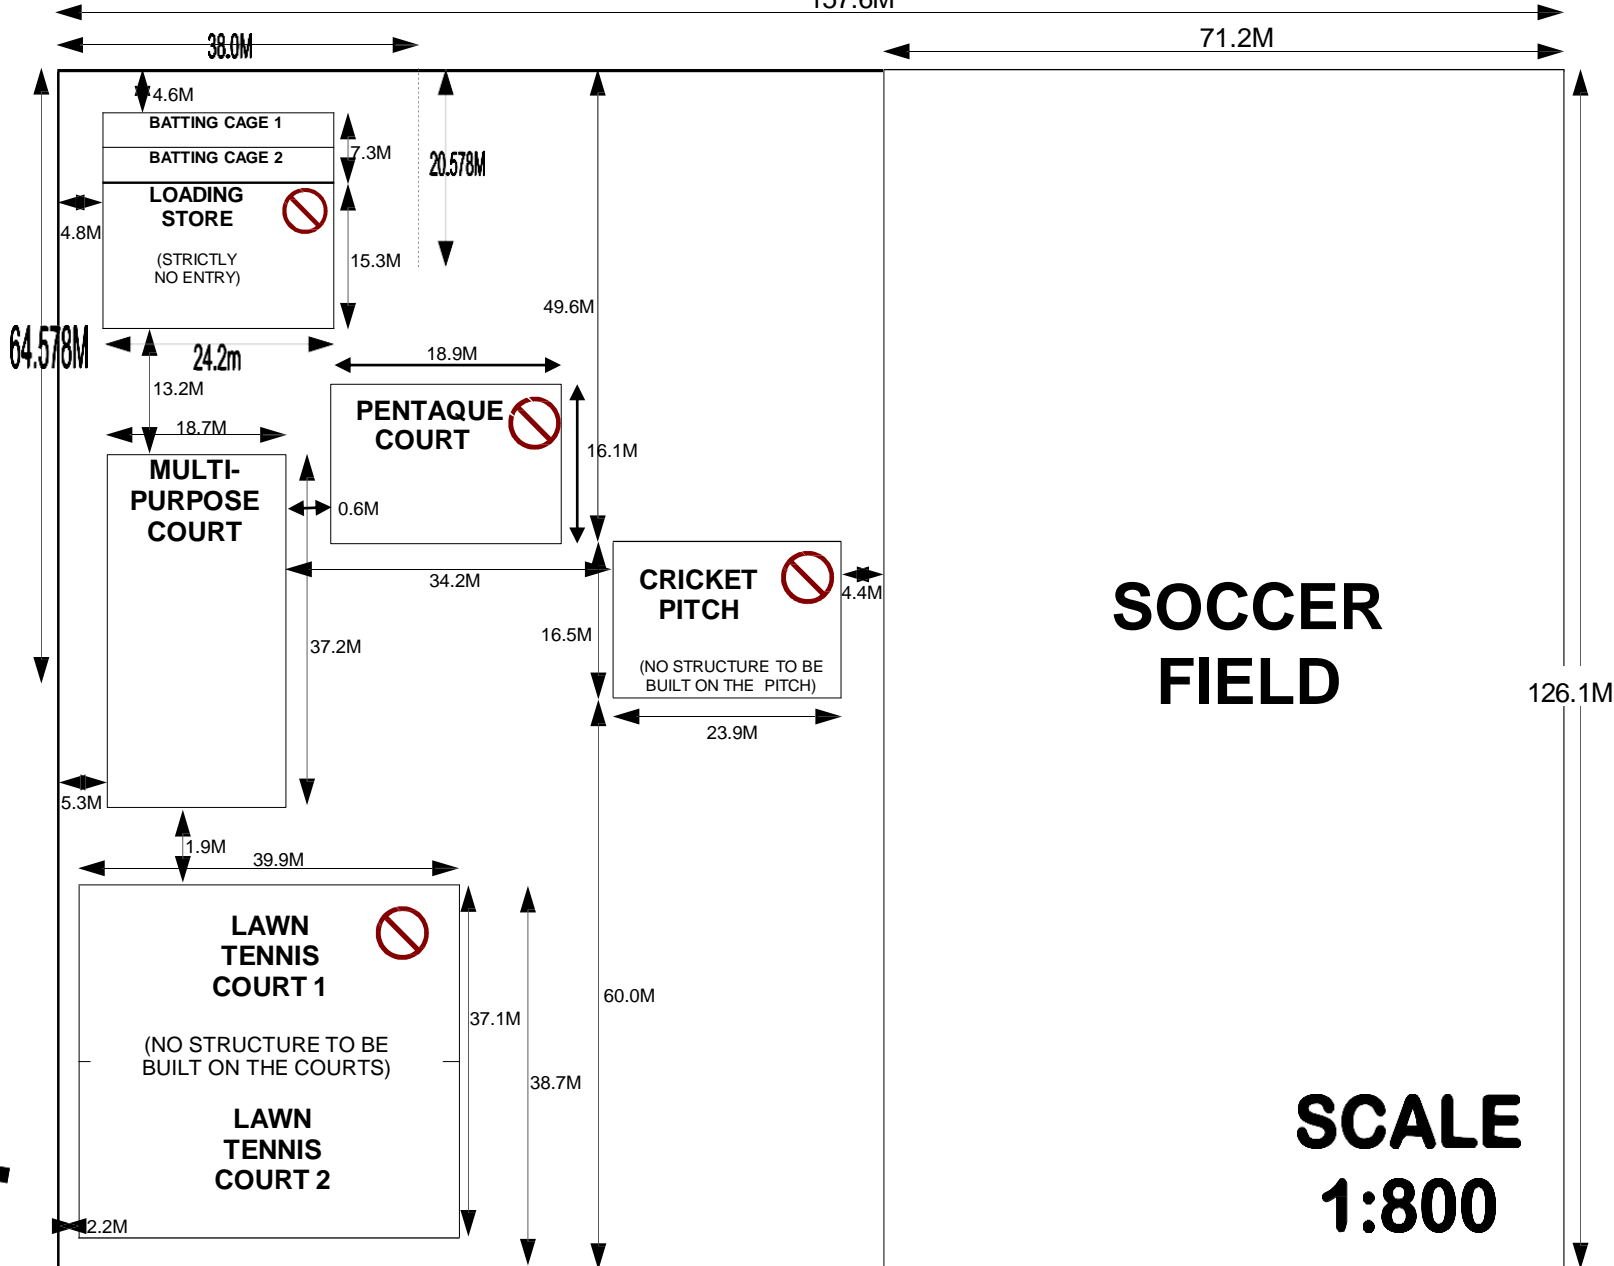

SINGAPORE RECREATION CLUB LAYOUT

CONNAUGHT DRIVE

157.6M

ClubHouse

PAVEMENT (DIVIDER FROM SCC)

SOCCER FIELD

**SCALE
1:800**

St. Andrew's Road