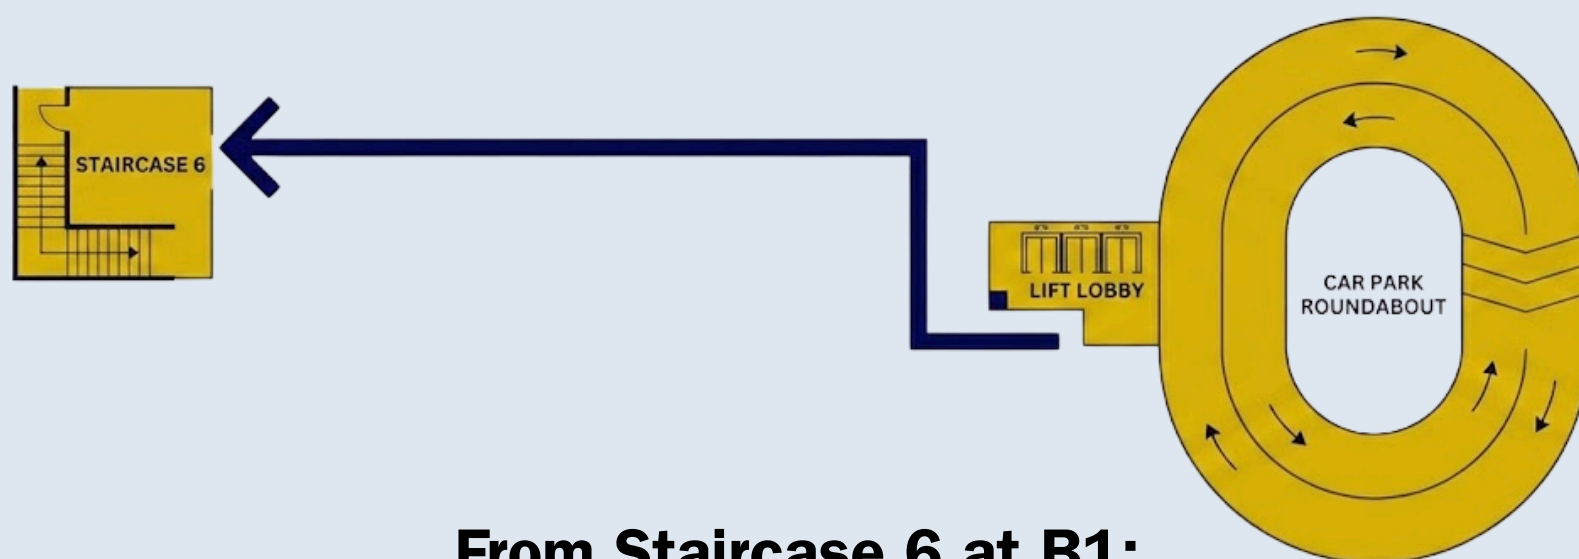

TEMPORARY ACCESS TO ESPLANADE BOWL

Dear Members,

From **Thur, 5 March**, the area around Poolside Cafe (Basement 1) will be under renovation, affecting usual access to the bowling alleys.

During this period, entry will be available only via Levels B2, B3, & B4.

DIRECTIONS TO THE ESPLANADE BOWL

From B3, or B4:

Take the lift up to B2.

From B2:

From the lift lobby, walk away from the roundabout to the far end of the car park, where **Staircase 6** is located.

From Staircase 6 at B1:

After exiting the staircase, walk straight and follow the path to the back door of Esplanade Bowl.

Thank you for your patience and we apologise for the inconvenience during the club's transformation.