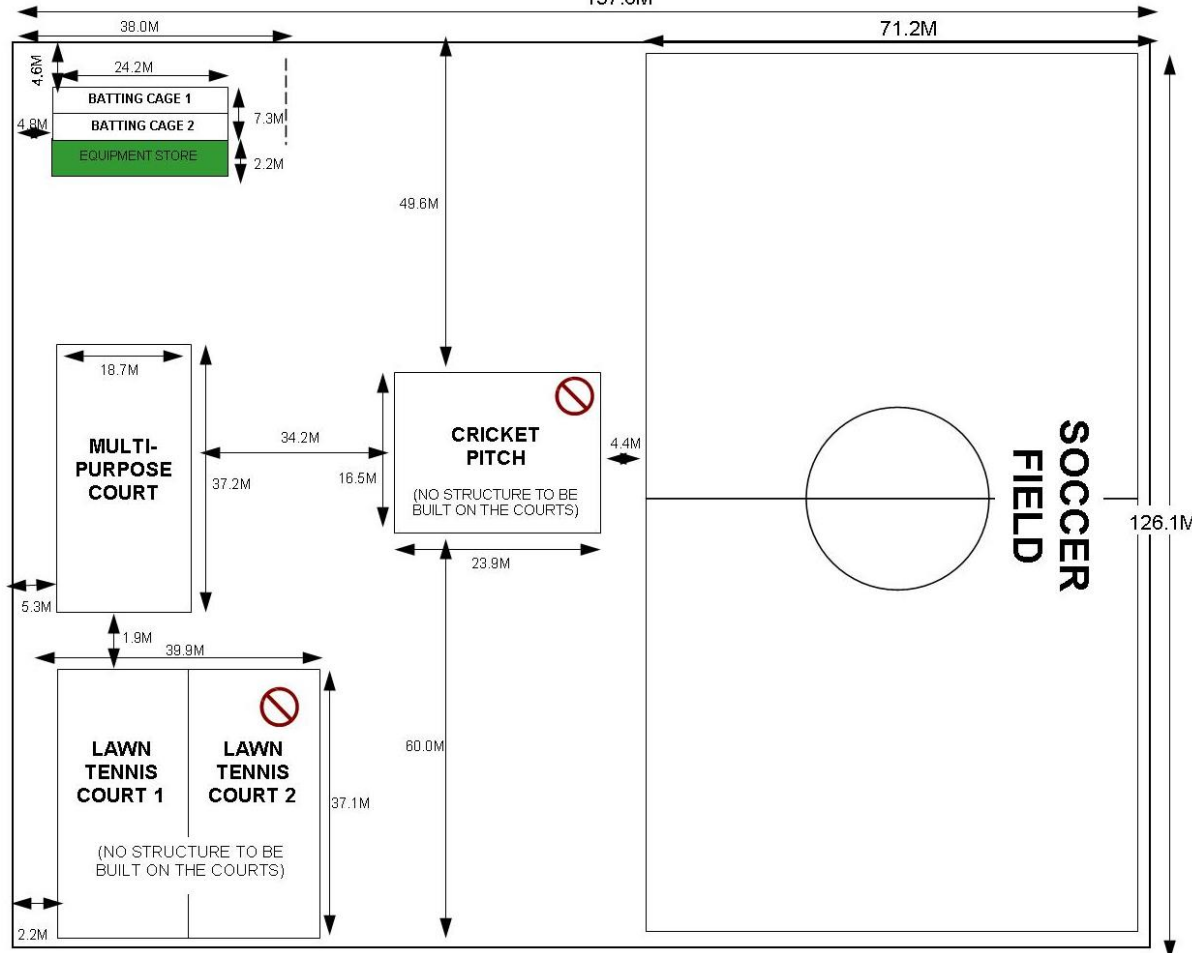

# SINGAPORE RECREATION CLUB LAYOUT

CONNAUGHT DRIVE  
157.6M

ClubHouse

PAVEMENT (DIVIDER FROM SCC)

St. Andrew's Road